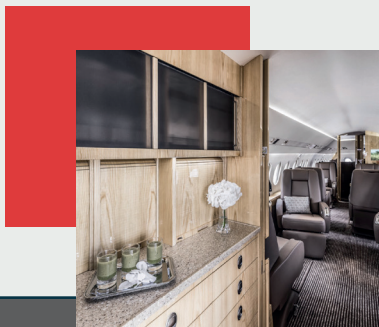

FALCON 2000 LX LX-EVM

This twin-jet, with a maximum range of 7,000 km (3' 800nm), offers a generous cabin of 8 meters long and a height that allows to easily stand. Our aircraft features full-width seating for up to ten passengers, numerous work surfaces, several video screens, lpdas, as well as a full suite of business tools and communication facilities.

Smoking: Not allowed

02. Cabin dimensions

Length: 7.98 m — 26ft2in

Width: 2.13 m — 7 ft8in

Height: 1.82 m — 6ft2in

Luggage: 3.7 m³ — 134 ft³

03. Equipment

Entertainment, Wifi, Satphone