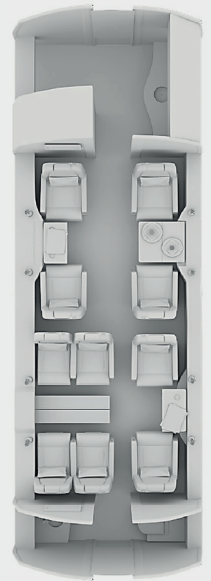

FALCON 2000 LX LX-EVM

This twin-jet, with a maximum range of 7,000 km (3' 800nm), offers a generous cabin of 8 meters long and a height that allows to easily stand. Our aircraft features full-width seating for up to ten passengers, numerous work surfaces, several video screens, lpdas, as well as a full suite of business tools and communication facilities.

SPECIFICATIONS

1. Cabin

Passengers: 10

Crew: 2 pilots - 1 Flight Attendant

Bed capacity: 1 double

+ 2 or 3 single

Lavatory: AFT

Pets: allowed

Smoking: Not allowed

02. Cabin dimensions

Length: 7.98 m — 26ft2in

Width: 2.13 m — 7 ft8in

Height: 1.82 m — 6ft2in

Luggage: 3.7 m³ — 134 ft³

03. Equipment

Entertainment, Wifi, Satphone